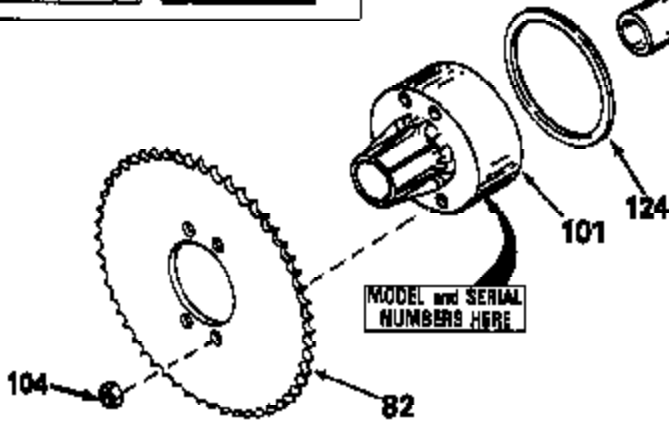

JOIST

SICHER IST DAS:
DAS ORIGINAL

47	48
47A	48A
47B	48B
47C	48C
47D	48D
47E	48E
47H	48H
47L	48L

47M	48M
47P	48P
47R	48R
47V	48V
47W	48W
47X	48X

Ref #	Part Number	Qty	Description
13	778067		Gear, Bevel (16 teeth)
14	778068		Gear, Pinion (16 teeth)
17	786040		Pin, Drive
26	792018		Ring, Retaining
31	780001		Washer (3/4" ID x 1-1/2" OD x 1/16" t hick)
31A	780096		Washer, Thrust
47B	774249		Axle (18" long)
48B	774249		Axle (18" long)
82	786043		Sprocket. No Teeth 54. O.D. 8.823
82	786051		Sprocket. No Teeth 60. O.D. 9.841
82	786070		Sprocket. No Teeth 48. O.D. 7.920
82	786041A		Sprocket. No Teeth 45. O.D. 7.389
82	786042	100-145A	Sprocket. No Teeth 40. O.D. 6.650
90	788067B	Peerless	Grease (32 oz. bottle Bentonite greas e)
101	774344		Differential Carrier Hsg (Incl. 137)
102	774345		Differential Carrier Hsg (Incl. 139)
103	792041		Screw, 5/16-18 x 3-3/4"
104A	792061		Washer, Flat, 5/16"
104	792042		Nut, Lock, 5/16-18 (Use as required)
137	780077		Bushing (3/4" ID x 1-1/16" OD x 2-1/1 6" long)
139	780077		Bushing (3/4 ID x 1-1/16" OD x 2-1/16 " long)